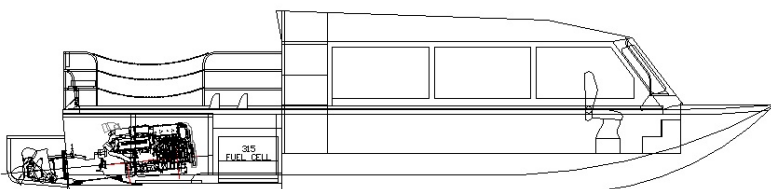

BENTZ BOATS

613 BRYDEN AVE. #394
Lewiston ID. 83501
Phone: (208) 746-7035
Fax: (208) 750-0037
bentzboats@bentzboats.com
www.bentzboats.com

Plant Location - 155 Southport

Guyana 35' - Cargo

The latest Guyana, South America build incorporates both exterior and interior storage. Removable luggage shelves can be used for both passengers and fragile cargo that needs stored away separately inside the cabin space. Additional features include cameras for security purposes and night vision capabilities with all cameras integrated into an on dash monitor. A lockable pay box welded into the dash structure for on board money handling needs and lockable compartment for the video recording hard drive. Yellow safety lights laced on the top for better vessel visibility are just some of the latest features.

SPECIFICATIONS

Home Port: Guyana, South America

Designer: Bryan Bentz

Builder: Bentz Boats, LLC

Construction Material: Aluminum

Length: 35'-0"

Bottom: 9'

Beam: 11'