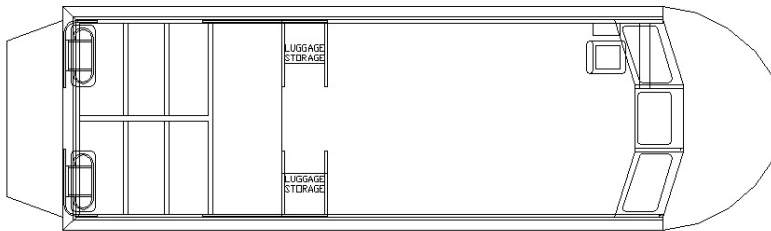

BENTZ BOATS

613 BRYDEN AVE. #394
Lewiston ID. 83501
Phone: (208) 746-7035
Fax: (208) 750-0037
bentzboats@bentzboats.com
www.bentzboats.com

Plant Location - 155 Southport

Guyana 35' - Cargo

The latest Guyana, South America build incorporates both exterior and interior storage. Removable luggage shelves can be used for both passengers and fragile cargo that needs stored away separately inside the cabin space. Additional features include cameras for security purposes and night vision capabilities with all cameras integrated into an on dash monitor. A lockable pay box welded into the dash structure for on board money handling needs and lockable compartment for the video recording hard drive. Yellow safety lights laced on the top for better vessel visibility are just some of the latest features.

SPECIFICATIONS

Home Port: Guyana, South America

Designer: Bryan Bentz

Builder: Bentz Boats, LLC

Construction Material: Aluminum

Length: 35'-0"

Bottom: 9'

Beam: 11'