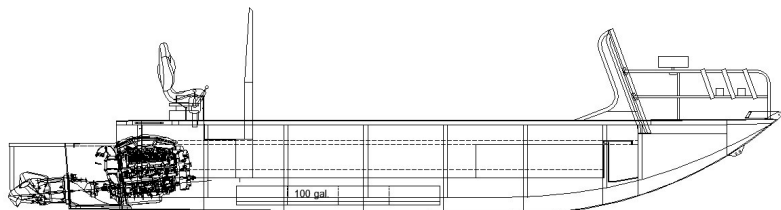

BENTZ BOATS

155 Southport Ave.
Lewiston ID. 83501
Phone: (208) 746-7035
Fax: (208) 750-0037
bentzboats@bentzboats.com
www.bentzboats.com

Plant Location - 155 Southport

Columbia River Sportfishing

Columbia River Sportfishing build is a unique fishing platform with an Indmar Ford Raptor 440 and Hamilton 212 is a half outback placement providing more bottom surface area for carrying loads and increase interior deck space for fishermen. This is a great small river, shallow running platform. Numerous interior trays including both open and lockable, bait trays and a moveable rod holder system on an interior rail compliments the fishing experience. Included is a removable captains windshield system that can be used for inclement weather or removed when weather conditions allow.

SPECIFICATIONS

Owner: Columbia River Sportfishing

Designer: Bryan Bentz

Builder: Bentz Boats, LLC

Construction Material: Aluminum

Length: 26'-0"

Bottom: 7'

Beam: 9'