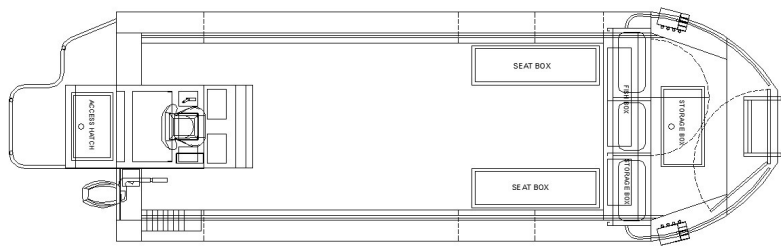

BENTZ BOATS

155 Southport Ave.
Lewiston ID. 83501
Phone: (208) 746-7035
Fax: (208) 750-0037
bentzboats@bentzboats.com
www.bentzboats.com

Plant Location - 155 Southport

Columbia River Sportfishing

Columbia River Sportfishing build is a unique fishing platform with an Indmar Ford Raptor 440 and Hamilton 212 is a half outback placement providing more bottom surface area for carrying loads and increase interior deck space for fishermen. This is a great small river, shallow running platform. Numerous interior trays including both open and lockable, bait trays and a moveable rod holder system on an interior rail compliments the fishing experience. Included is a removable captains windshield system that can be used for inclement weather or removed when weather conditions allow.

SPECIFICATIONS

Owner: Columbia River Sportfishing

Designer: Bryan Bentz

Builder: Bentz Boats, LLC

Construction Material: Aluminum

Length: 26'-0"

Bottom: 7'

Beam: 9'