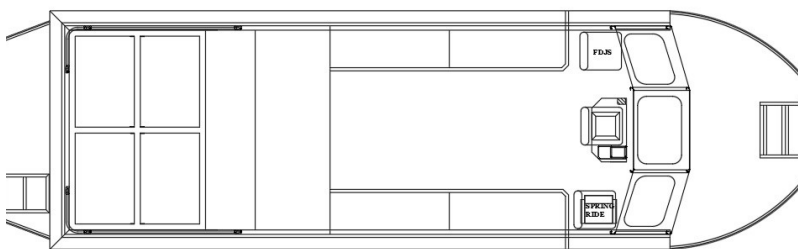

SPECIFICATIONS

Owner: USFS

Home Port: Clarkston, WA

Designer: Bryan Bentz

Builder: Bentz Boats, LLC

Construction Material: Aluminum

Length: 32'-0"

Bottom: 8'

Beam: 10'

Engines: 2-Yanmar 6LP, 315hp

Jets: 2-Hamilton 241

Maximum Speed: ~ 40 knots (fully laden)

Cruising Speed: ~ 30 knots

Fuel: 200 Gallon Diesel

Range: ~450 miles at cruise

Often Imitated, Never Duplicated