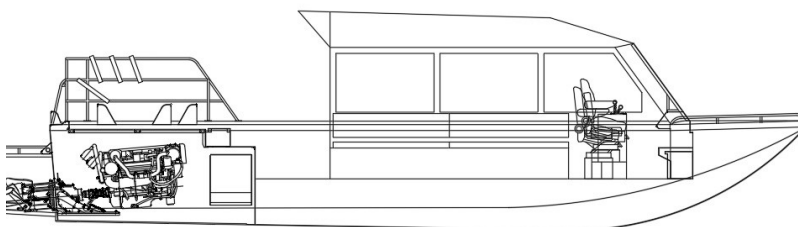

SPECIFICATIONS

Owner: USFS

Home Port: Clarkston, WA

Designer: Bryan Bentz

Builder: Bentz Boats, LLC

Construction Material: Aluminum

Length: 32'-0"

Bottom: 8'

Beam: 10'

Engines: 2-Yanmar 6LP, 315hp

Jets: 2-Hamilton 241

Maximum Speed: ~ 40 knots (fully laden)

Cruising Speed: ~ 30 knots

Fuel: 200 Gallon Diesel

Range: ~450 miles at cruise

Often Imitated, Never Duplicated