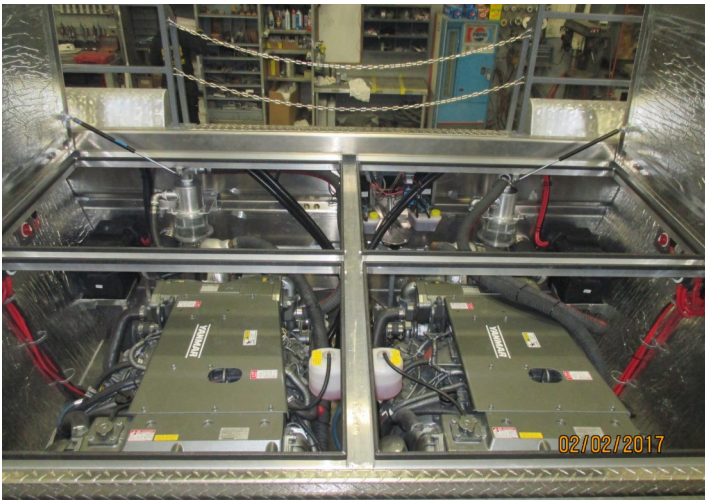

Often Imitated, Never Duplicated