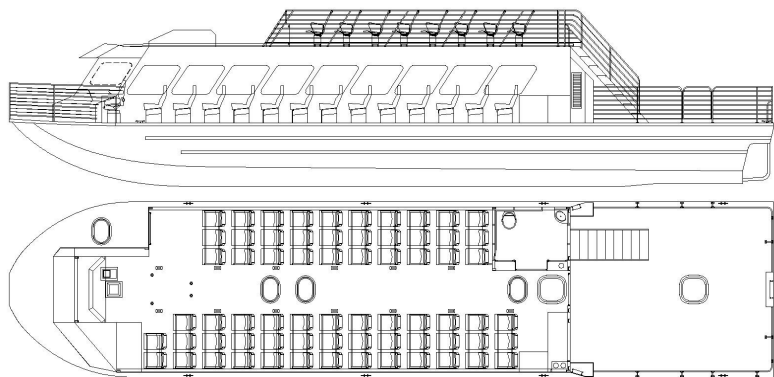

BENTZ BOATS

155 Southport Ave
Lewiston ID. 83501
Phone: (208) 746-7035
Fax: (208) 750-0037
bentzboats@bentzboats.com
www.bentzboats.com

Plant Location - 155 Southport

Lake Powell - "Lady Bird"

The "Lady Bird" was specifically designed for passenger transport on Lake Powell offering air conditioned and heated interior cabin space with both an aft deck and overhead viewing/seating area for the spectacular views offered on Lake Powell. Powered by triple John Deere 750 hp diesel engines and Hamilton 364 waterjets the "Lady Bird" provides the speed necessary to cut a long distance tour to half it's previous times with other vessels allowing Lake Powell Resorts to double their capabilities of offering this tour on a daily basis. Climate controlled, comfortable seating and an onboard head provides for a relaxing sight seeing opportunity.