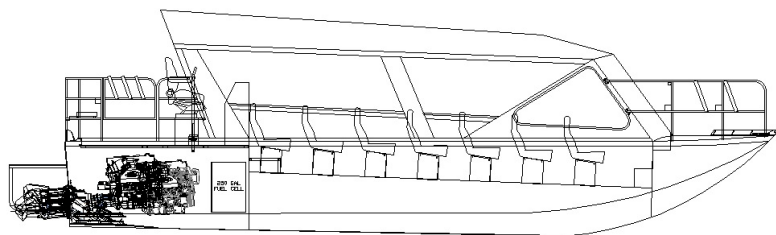

BENTZ BOATS

155 Southport Ave
Lewiston ID. 83501
Phone: (208) 746-7035
Fax: (208) 750-0037
bentzboats@bentzboats.com
www.bentzboats.com

Plant Location - 155 Southport

River Adventures - "Prouty"

The "Prouty" is the next generation of an upper Hell's Canyon favorite. The aft pilot station allows full visibility of all passengers lessening the need for additional deck hands. Front, double center windshield doors provide a large opening when hauling cargo for float trip jet backs. Airline style seating with aisle side armrests, top grab handles and seat back snack serving trays. Quick removal vinyl side windows allows for easy adjustments if the weather changes and top viewing windows gives excellent canyon visibility to passengers. Triple configuration provides exceptional performance.