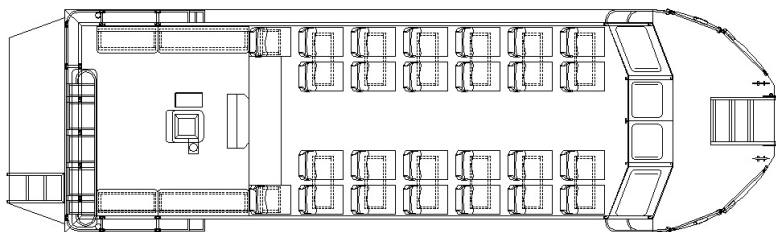

BENTZ BOATS

155 Southport Ave
Lewiston ID. 83501
Phone: (208) 746-7035
Fax: (208) 750-0037
bentzboats@bentzboats.com
www.bentzboats.com

Plant Location - 155 Southport

River Adventures - "Prouty"

The "Prouty" is the next generation of an upper Hell's Canyon favorite. The aft pilot station allows full visibility of all passengers lessening the need for additional deck hands. Front, double center windshield doors provide a large opening when hauling cargo for float trip jet backs. Airline style seating with aisle side armrests, top grab handles and seat back snack serving trays. Quick removal vinyl side windows allows for easy adjustments if the weather changes and top viewing windows gives excellent canyon visibility to passengers. Triple configuration provides exceptional performance.