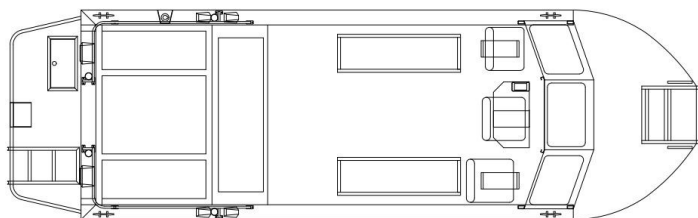

*Often Imitated, Never Duplicated
Nobody Knows Aluminum Jet Boats and Rivers Like Bentz Boats*