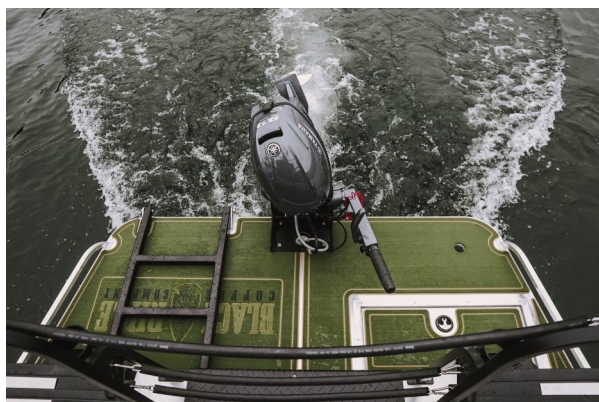

*Often Imitated, Never Duplicated
Nobody Knows Aluminum Jet Boats and Rivers Like Bentz Boats*