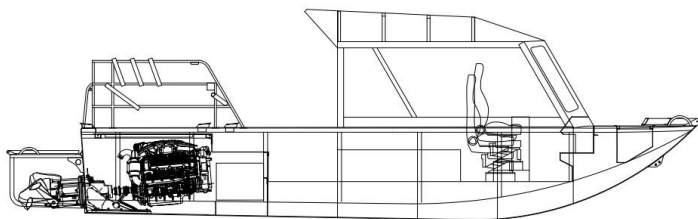

*Often Imitated, Never Duplicated
Nobody Knows Aluminum Jet Boats and Rivers Like Bentz Boats*