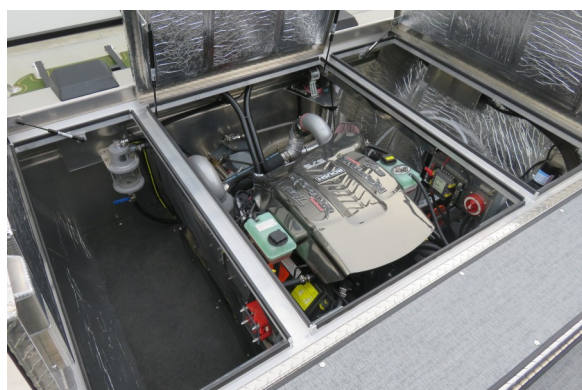

*Often Imitated, Never Duplicated
Nobody Knows Aluminum Jet Boats and Rivers Like Bentz Boats*