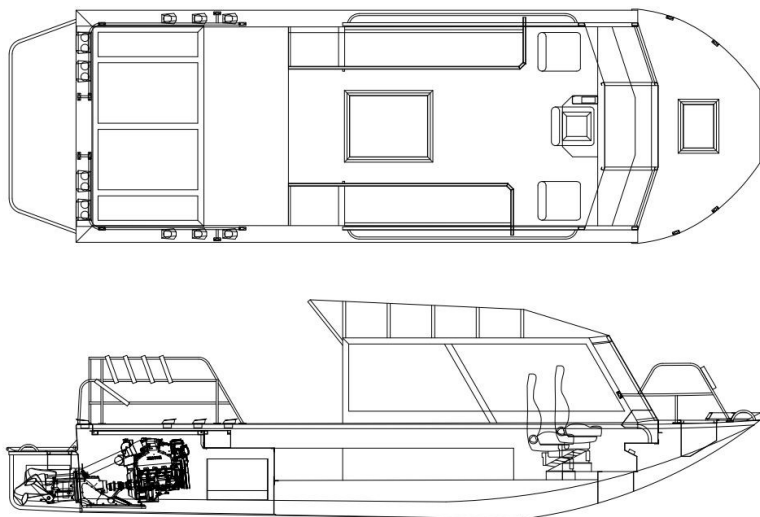

# BENTZ BOATS

155 Southport Ave  
Lewiston ID. 83501  
Phone: (208) 746-7035  
Fax: (208) 750-0037  
bentzboats@bentzboats.com  
www.bentzboats.com

Plant Location - 155 Southport

## Parker 28' Twin Gasoline

Parker's 28' propulsion package combines Marine Power LSA super charged motors to Hamilton's 241 water jet. Custom paint, wrap, upholstery and flooring integrated throughout. A unique seating system allows to change 4 individual seats from bench seating to bus seating and several combinations depending upon preference. Each seat has a 2 directional seat back so when in bus mode they can be forward or backward facing.

## SPECIFICATIONS

- Owner:** Private, Recreational
- Designer:** Carl Pottala
- Builder:** Bentz Boats, LLC
- Length:** 28'
- Bottom:** 7' 6"
- Beam:** 9' 6"
- Engines:** 2-Marine Power LSA
- Jet Units:** 2-241 Hamilton Jet
- Impellers:** 4.1 Kw Turbo Impellers
- Maximum Speed:** ~ 55 mph
- Cruising Speed:** ~ 35 mph
- Fuel:** 200 Gallon Gasoline