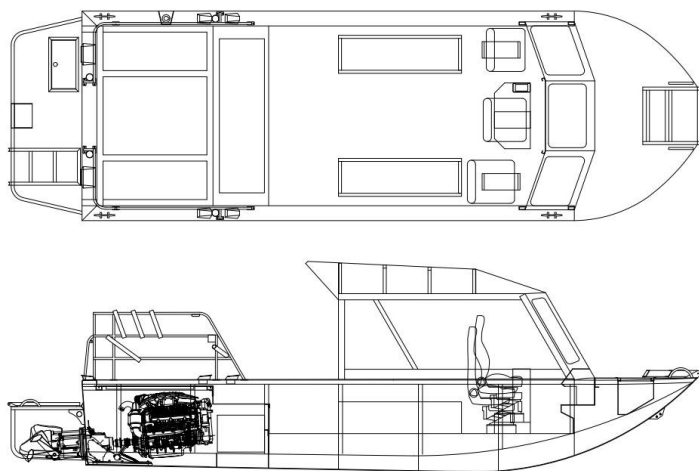

SPECIFICATIONS

- **Owner:** Private, Recreational
- **Designer:** Carl Pottala
- **Builder:** Bentz Boats, LLC
- **Length:** 25'
- **Bottom:** 7'
- **Beam:** 9'
- **Engines:** 1-Indmar Ford Raptor 575
- **Jet Units:** 1-241 Hamilton Jet
- **Impellers:** 4.1Kw Turbo Impellers
- **Maximum Speed:** ~ 50 mph
- **Cruising Speed:** ~ 30 mph
- **Fuel:** 140 Gallon Gasoline

*Often Imitated, Never Duplicated
Nobody Knows Aluminum Jet Boats and Rivers Like Bentz Boats*