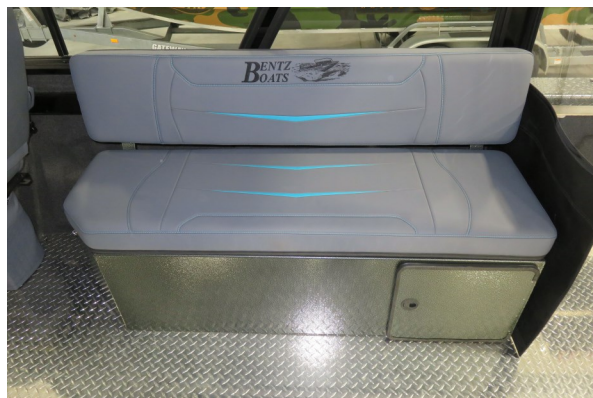

*Often Imitated, Never Duplicated
Nobody Knows Aluminum Jet Boats and Rivers Like Bentz Boats*